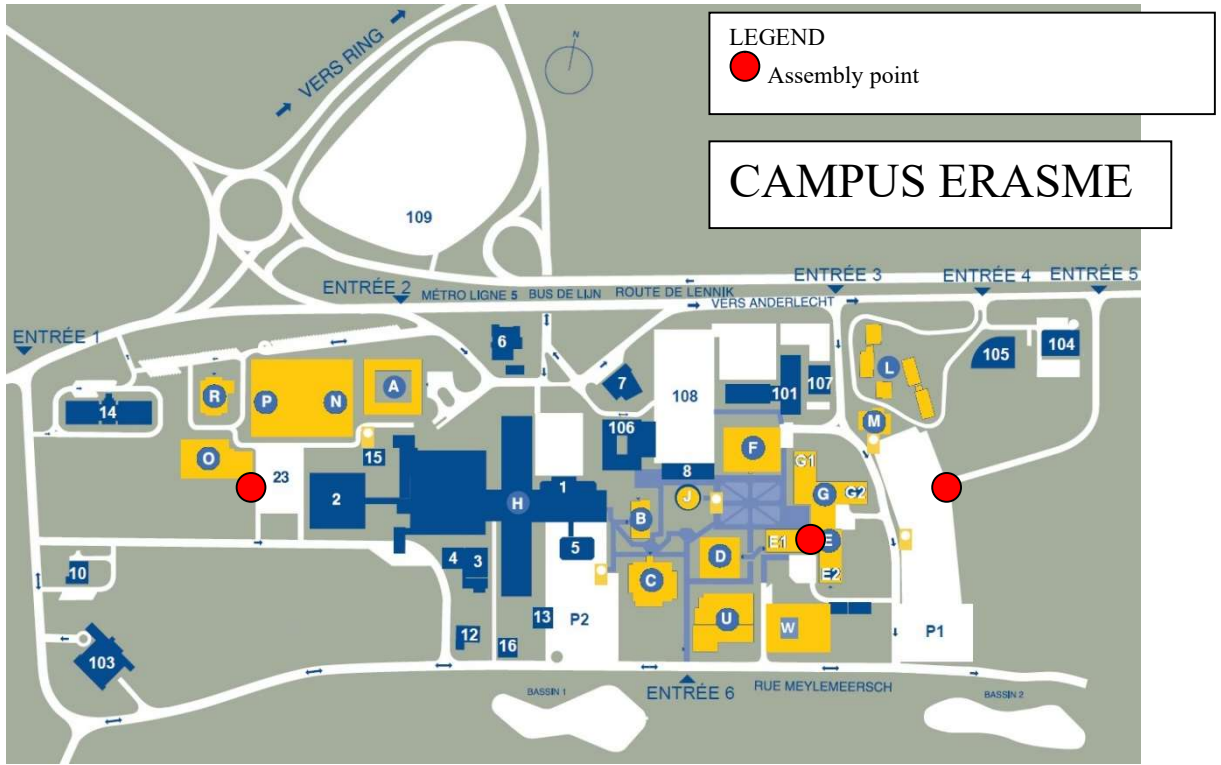

ULB - ASSEMBLY POINTS MAPS

- FLAGEY: no officially designated assembly point, but the most logical place is Eugène Flagey Square, provided the crossing of the street is secure.