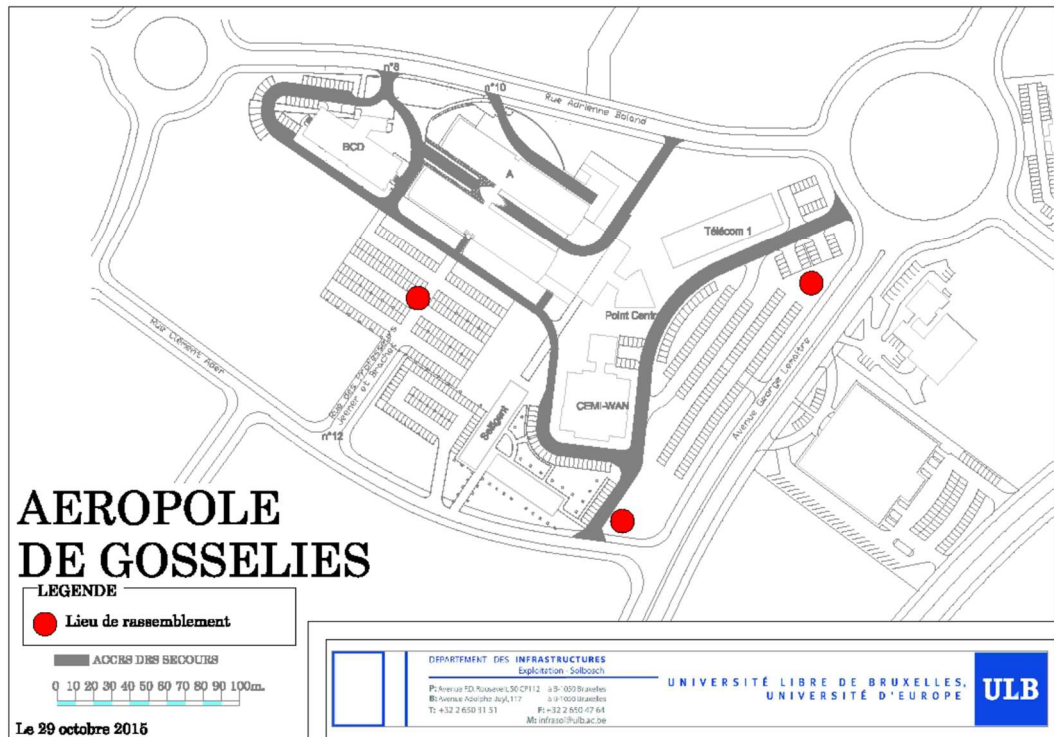

ULB - ASSEMBLY POINTS MAPS

- FLAGEY: no officially designated assembly point, but the most logical place is Eugène Flagey Square, provided the crossing of the street is secure.