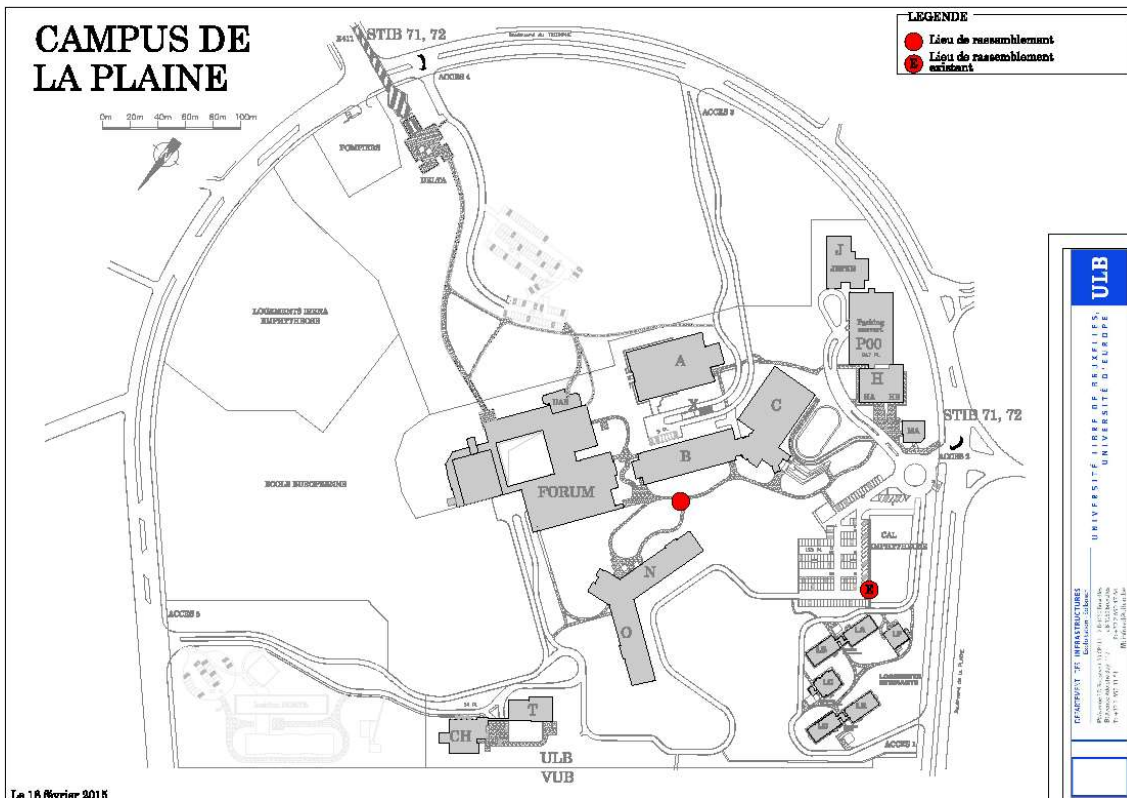

ULB - ASSEMBLY POINTS MAPS

- FLAGEY: no officially designated assembly point, but the most logical place is Eugène Flagey Square, provided the crossing of the street is secure.