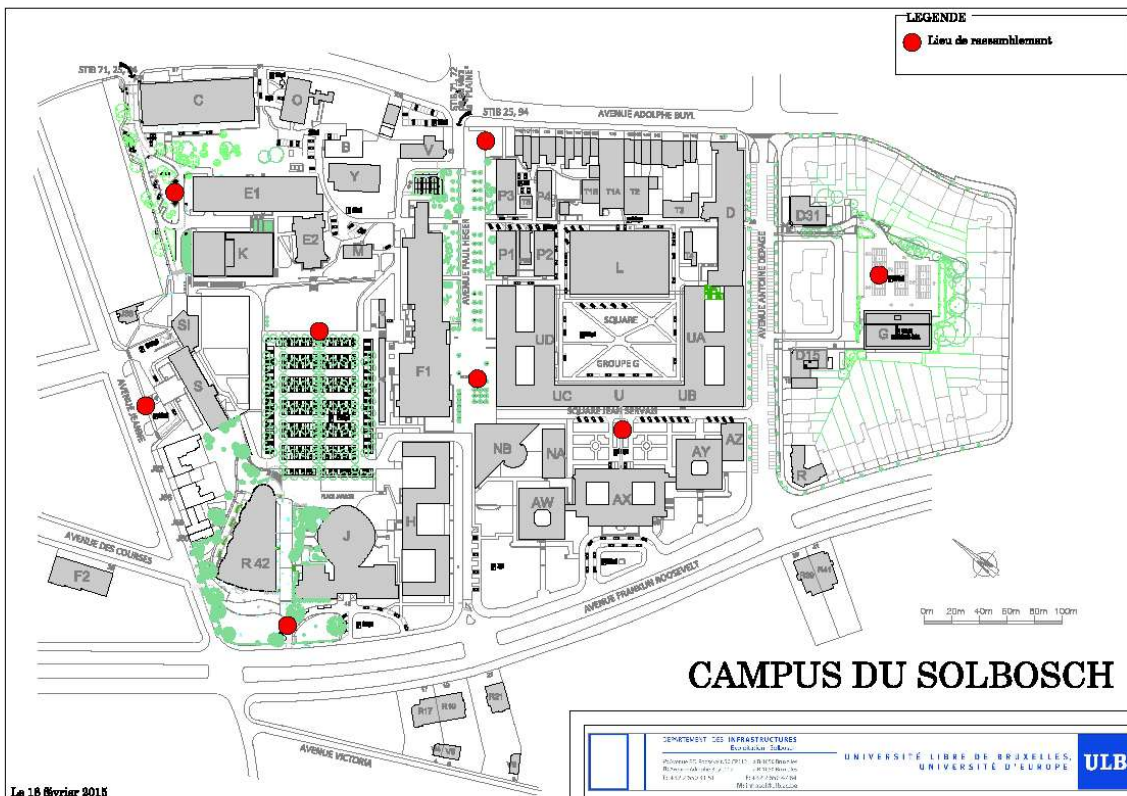

ULB - ASSEMBLY POINTS MAPS

- FLAGEY: no officially designated assembly point, but the most logical place is Eugène Flagey Square, provided the crossing of the street is secure.