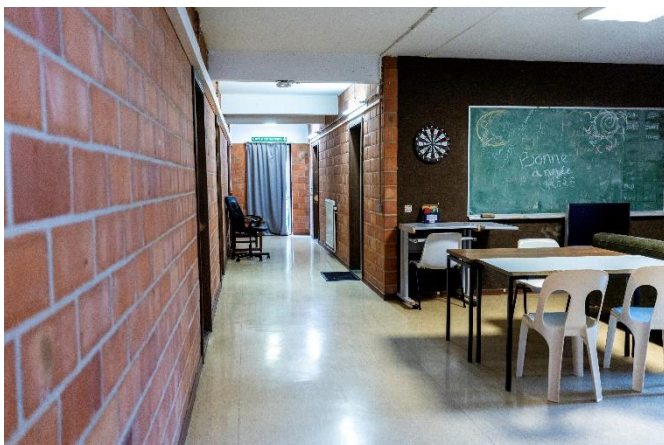

FICHE: Résidences ULB - Henri Dunant et Bertrand Russel – Room – Academic year 2025-2026

Location

ERASME CAMPUS

Route de Lennik, 800

1070 Bruxelles

Métro (station *Erasme*) / De Lijn 141, 142 and 190

Contact

M. Alain Ekodo

E-mail : residence.erasme@ulb.be

Tél : +32 2 555 42 40 ou +32 2 650 83 51

Pictures

Description

- 80 single rooms equipped with shower (for 2 rooms)
- kitchen and toilet on each floor for 10 people

Services

- WIFI internet access
- private phone internally
- Laundry
- 2 hot and cold drinks dispensers
- Hoover available
- Car park

Plan