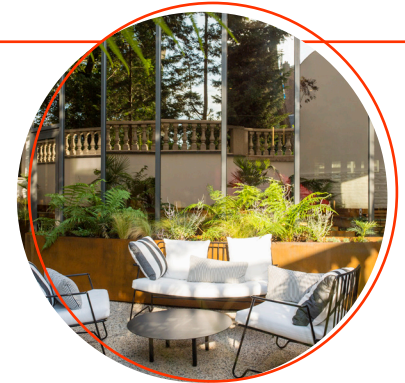

BRUSSELS
CENTRE CHÂTELAIN

LOCATION

Ideally located near:

The vibrant Châtelain district
Bailly street
The 'Avenue Louise'
The 'Bois de la Cambre'

It is where Art deco meets trendy inspiration.
Time seems to stand still in our hotel.
ibis Brussels Centre Châtelain is the place to meet at any time.

INSPIRATION

airco

smart tv

wifi

64 rooms

Rooms have been designed with a contemporary style, using the shelf as a key element for guests to use like a library or a curiosity display, to make your room feel like home.

UNIQUE BEDROOMS

BAR

Vastly influenced by the roaring 20's, it is a fusion of cosy, lounge, and so casual.

The
ONO
191
BAR TERRASSE

URBAN TERRACE

Unique terrace located in the very heart of the city.

*Every single details has
been set to make people
feel like home !*