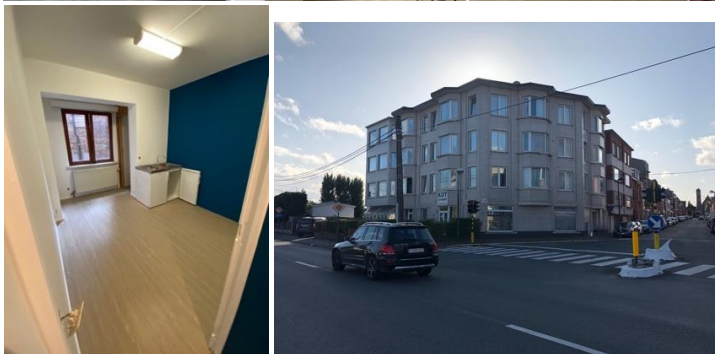

Private Partner Residence

Location

Out of Campus - Erasme
Sint Stevensstraat 1
1600 Sint-Pieters-Leeuw

Contact

BBC RED SRL – Mr. David Carion

Rue Faider 15, 1060 Bruxelles
e-mail : spl40@emaprod.com
Phone : +32 477 302 204
Office : +32 2 218 14 64

Pictures

Plan

Description

- 40 studios from 15 to 35m²
- Near to Erasme campus and public transports
- 3-storeys building occupied by students only
- All facilities nearby (supermarket, restaurants,...)
- Secure site
- Private areas (kitchen, lavatory, bathroom,..)
- Furnished apartment
- Renovation in progress