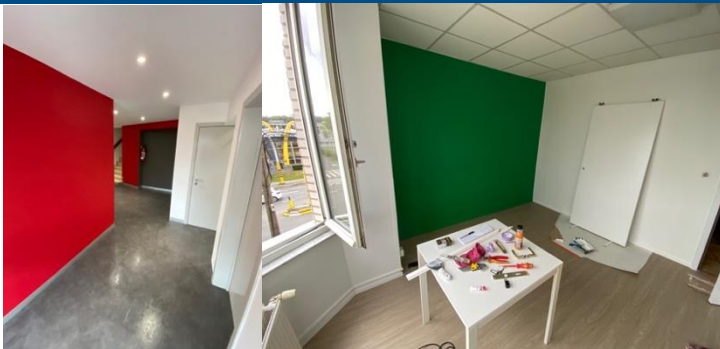

Pictures

Plan

Description

- 40 studios from 15 to 35m²
- Near to Erasme campus and public transports
- 3-storeys building occupied by students only
- All facilities nearby (supermarket, restaurants,...)
- Secure site
- Private areas (kitchen, lavatory, bathroom,..)
- Furnished apartment
- Renovation in progress