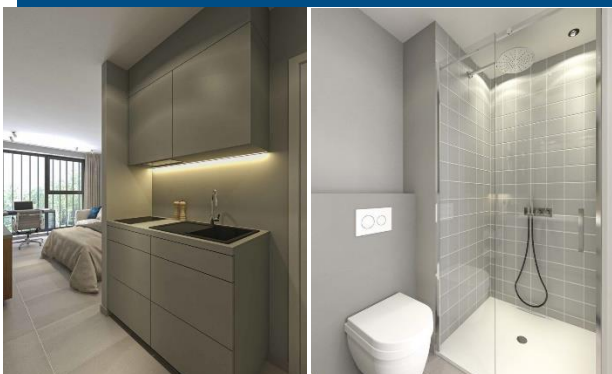

Pictures

Map

Description

- **120 brand new furnished student studios**
- **new:**
 - With shower, toilet and washbasin
 - Private kitchen with refrigerator
 - Medium-sized double bed, wardrobe desk, chair, natural light
 - Wifi included
- **Professional service: daily supervision by student coach, social activities,...**
- **Private parking for cars and bikes**
- **Waste room**
- **Contract duration: 12 months**

Studio	Superficie	Loyer
Standard Room	25m ²	à partir de 550 EUR + 65 EUR charges
Deluxe Room	29m ²	à partir de 580 EUR + 65 EUR charges
Double Room	50m ²	à partir de 850 EUR + 85 charges
Advanced mobility Room	38m ²	à partir de 550 EUR + 65 EUR charges